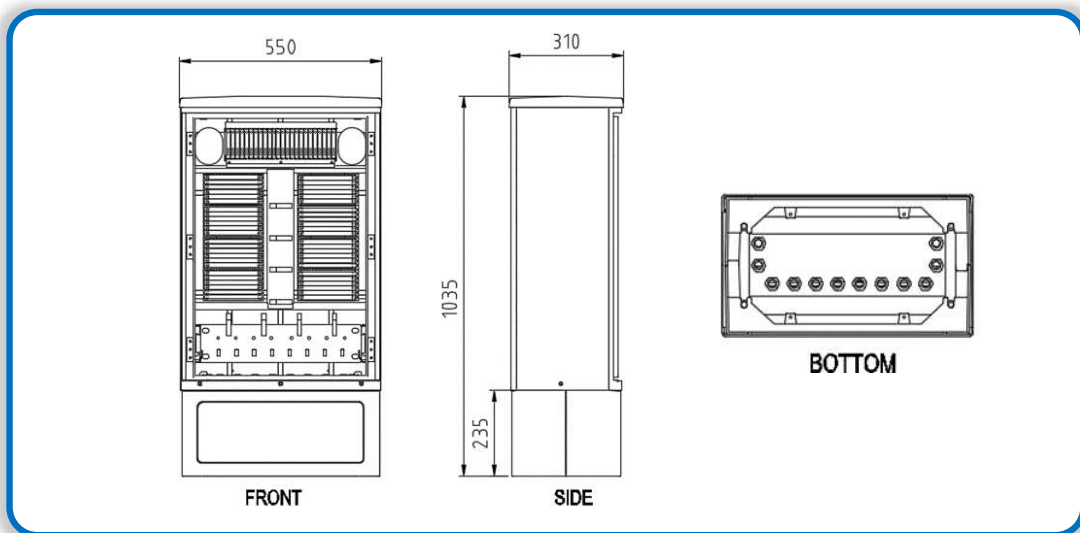

## DESCRIPTION

Optical Fiber Distribution Cabinet (FDC) is a kind of fiber distribution Hub

## SPECIFICATIONS (FDC)

Model	FS-FDC-14	FS-FDC-9	FS-FDC-10	FS-FDC-11	FS-FDC-12	FS-FDC-13
1:4 Splitter	---	8	12	16	20	24
Splitter Termination	---	40	60	80	100	120
Material	Steel Maudling Compound Polymer Materials (SMC)					
Bending Radius (mm)	> 30					
Size (mm)	1035 x 550 x 310					
Color	Grey (Pantone 413C)					
Door Type	Single Front Entry & Detachable					
IP Level	IP 65					
Working Temperature (°C) <sup>1</sup>	-40 ~ +65					
Life Span <sup>2</sup>	20 years					